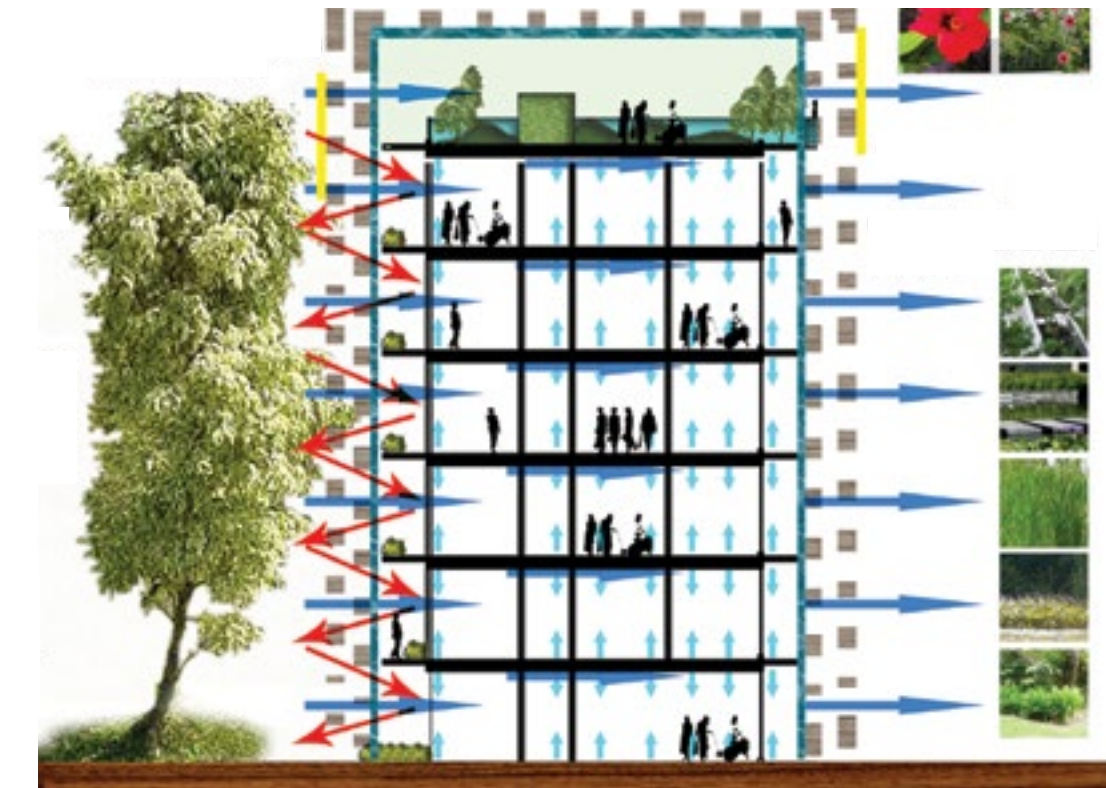

Mangroves Veil

Azizah Salim Syed Salim

The innovative theme which reflects the scheme's appreciation of the unique ability of the mangroves to thrive towards sustainable environment creates the most challenging architectural style for this particular housing project. The expressive design features manages to blend with the existing natural environment and able to retain the rural setting atmosphere.

The process of exploiting possible natural elements results in the optimum use of daylighting and natural ventilation which aims to fulfill the ultimate human comfort. The overall objective is to create a housing design that is able to breathe naturally with minimum dependency of artificial environment.