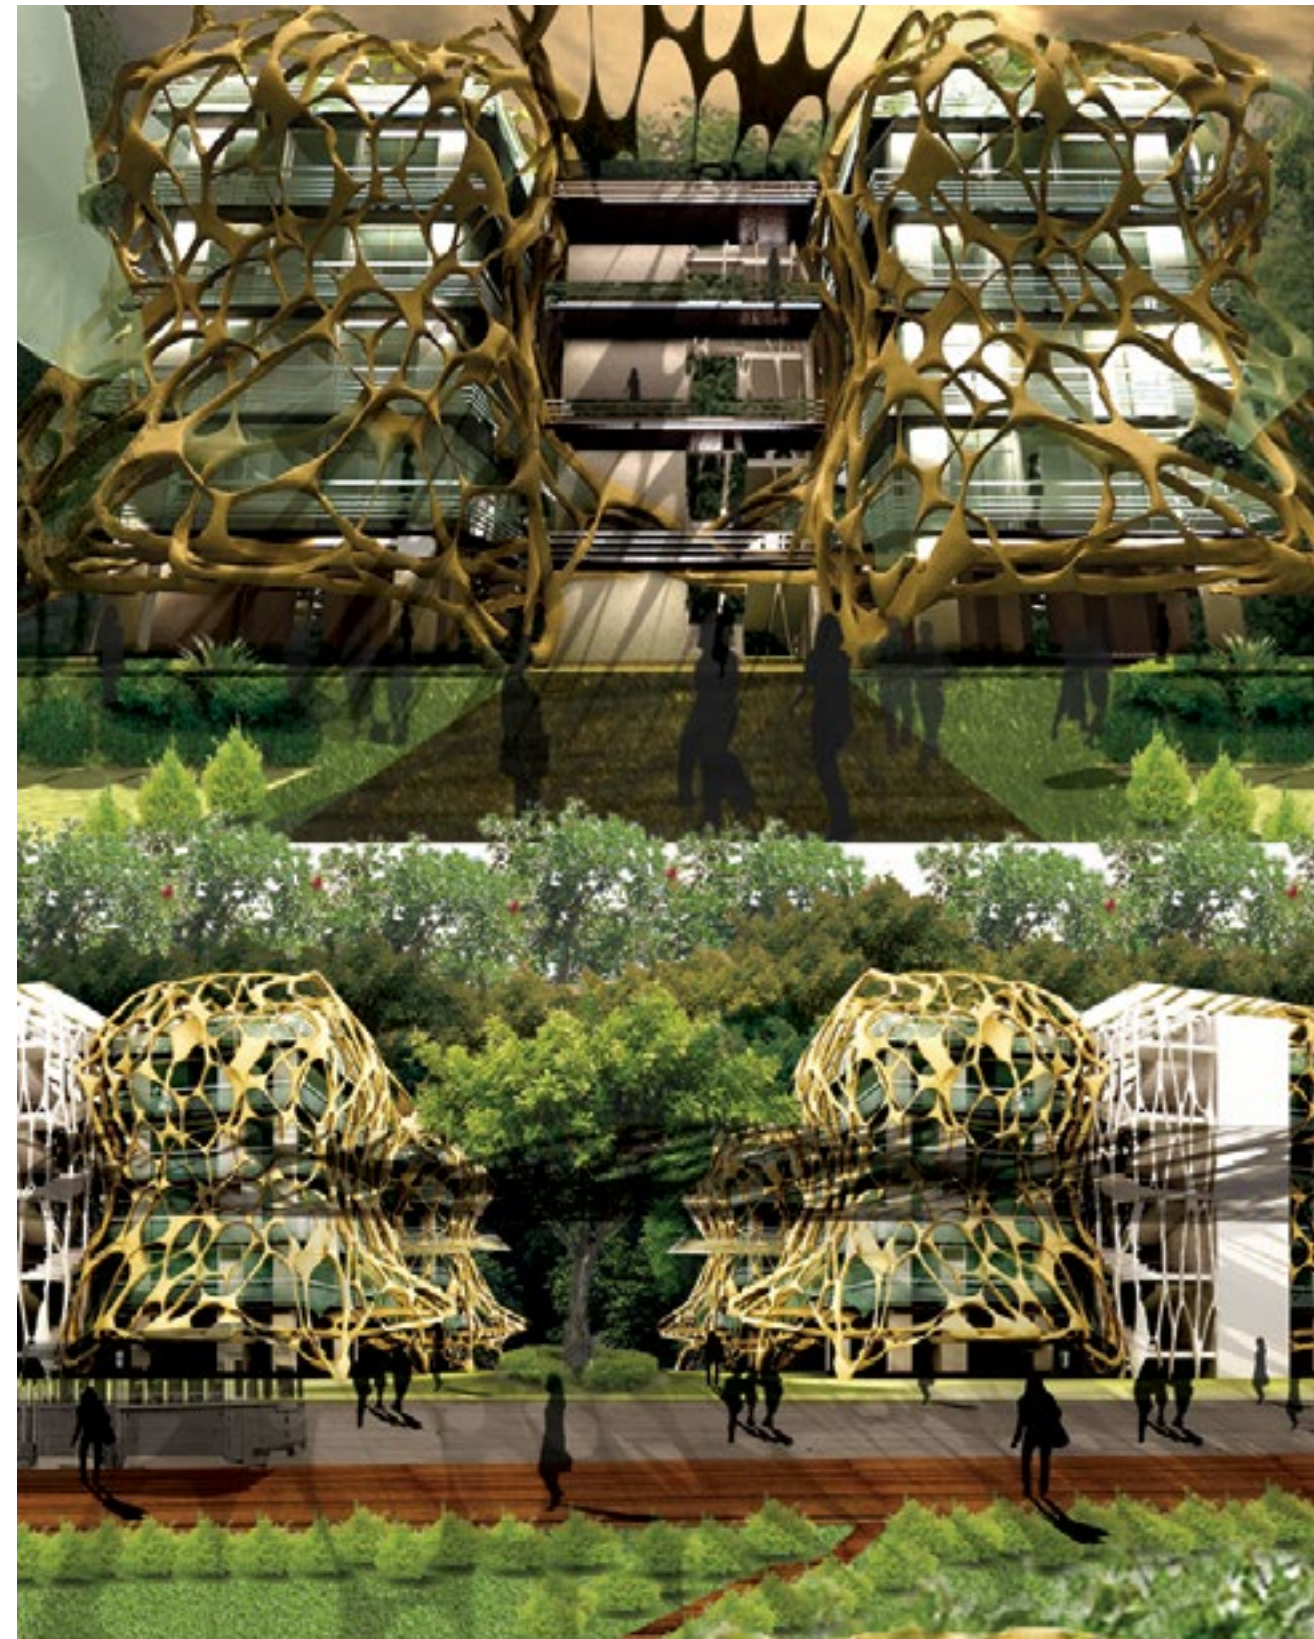

Mangroves Veil

Azizah Salim Syed Salim

The innovative theme which reflects the scheme's appreciation of the unique ability of the mangroves to thrive towards sustainable environment creates the most challenging architectural style for this particular housing project. The expressive design features manages to blend with the existing natural environment and able to retain the rural setting atmosphere.

The process of exploiting possible natural elements results in the optimum use of daylighting and natural ventilation which aims to fulfill the ultimate human comfort. The overall objective is to create a housing design that is able to breathe naturally with minimum dependency of artificial environment.